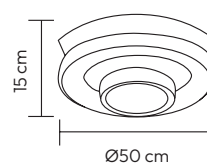

### CRYSTAL ■ *Sereneva*

REF. 87816/550

220V/50Hz  
LED 40W 3CCT IP20  
3000K | 4000K | 6000K  
Aluminio/Cristal - Aluminio/Cristal  
- Aluminium/Crystal  
Prateado - Plateado - Silver

**Comando incluido**  
Mando incluido, Remote control included