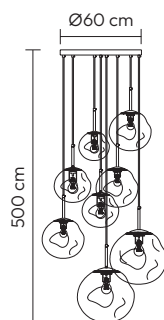

VULCANO

REF. 43318

220V/50Hz

8 x E27 (n/incl.) IP20

Acrílico/Metal - Acrylic/Metal

Cobreado - Copper