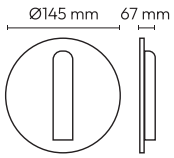

BED

REF. 47750

220V/50Hz
LED 3W 3000K IP20
Alumínio - Aluminium - Aluminium
Branco - Blanco - White