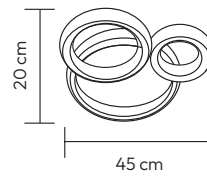

CRYSTAL ■ *Osno*

REF. 87731/600

220V/50Hz
LED 40W 3CCT IP20
3000K | 4000K | 6000K
Aluminio/Cristal - Aluminio/Cristal
- Aluminium/Crystal
Prateado - Plateado - Silver

Comando incluido
Mando incluido, Remote control included