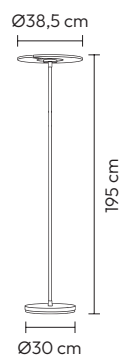

Botão ON/OFF  
Botón ON/OFF  
ON/OFF button

**BED**

REF. 47767

220V/50Hz  
LED 3W 3000K IP20  
Alumínio - Aluminium - Aluminium  
Preto - Negro - Black

**HALO**  
REF. 51573

220V/50Hz  
LED IP20 DIM 100%-10%  
Luz ascendente - Up light: 8W RGB  
Luz giratória 360° - 360° rotatable light:  
40W 3CCT (2800K-6000K)  
ABS/Ferro  
- ABS/Hierro  
- ABS/Iron  
Branco - Blanco - White