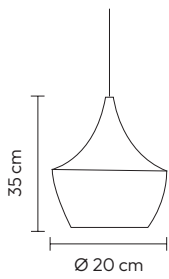

### FLOW

REF. 43264

220V/50Hz  
LED 36W 3CCT IP20  
Policarbonato- Polycarbonato  
Cobreado - Copper

**Comando incluido**  
Mando incluido, Remote control included

**COUPLE**

REF. 42595

220V/50Hz  
 1 x E27 (n/incl.) IP20  
 Aluminio - Aluminio - Aluminium  
 Branco e Dourado  
 - Blanco y Dorado  
 - White and Gold