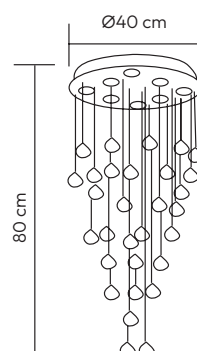

CRYSTAL - Desani
REF. 59178-8

220V/50Hz
LED 57W 3CCT IP20
3000K | 4000K | 6000K
Aluminio/Cristal - Aluminio/Cristal
- Aluminium/Crystal
Plateado - Plateado - Silver

Comando incluido
Mando incluido, Remote control included