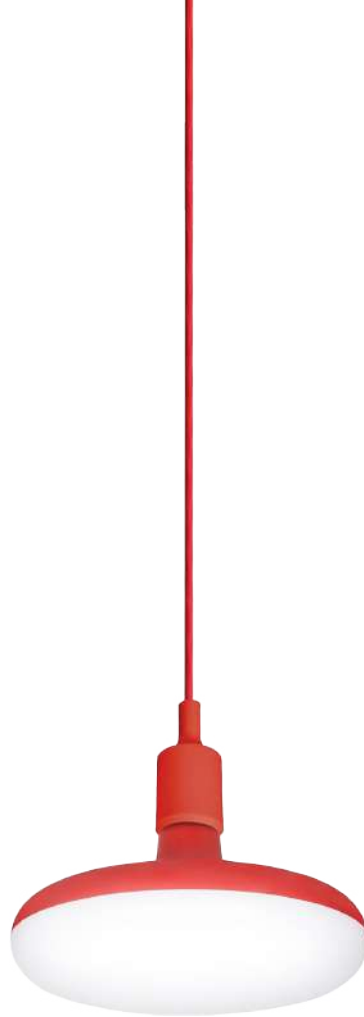

COLOR
REF. 15902

220V/50Hz
1 x E27 (Incl.) IP20
LED 18W 1350lm 6500K 120°
Plástico/Silicone - Plástico/Silicona
- Plastic/Silicone
Amarelo - Amarillo - Yellow

COLOR
REF. 15926

220V/50Hz
1 x E27 (Incl.) IP20
LED 18W 1350lm 6500K 120°
Plástico/Silicone - Plástico/Silicona
- Plastic/Silicone
Azul - Blue

COLOR
REF. 15919

220V/50Hz
1 x E27 (Incl.) IP20
LED 18W 1350lm 6500K 120°
Plástico/Silicone - Plástico/Silicona
- Plastic/Silicone
Vermelho - Rojo - Red