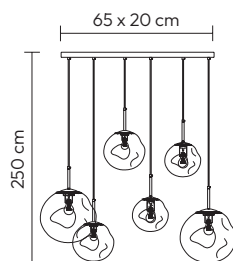

VULCANO

REF. 43332

220V/50Hz
6 x E27 (n/incl.) IP20
Acrílico/Metal - Acrylic/Metal
Prateado - Plateado - Silver