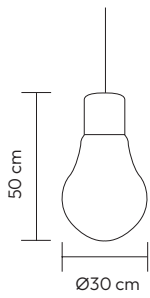

STAR
REF. 801-16050LAM

220V/50Hz
LED 12W 4000K IP20
Alumínio/Vidro - Aluminio/Vidrio
- Aluminium/Glass
Bronze e Âmbar - Bronce y Ámbar
- Bronze and Amber

LED