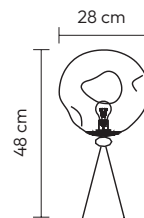

VULCANO
REF. 43394

220V/50Hz
1 x E27 (n/incl.) IP20
Acrílico/Metal - Acrylic/Metal
Cobreado - Copper