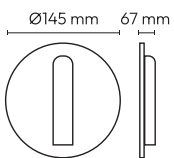

Botão ON/OFF  
Botón ON/OFF  
ON/OFF button

**BED**

REF. 47767

220V/50Hz  
LED 3W 3000K IP20  
Alumínio - Aluminium - Aluminium  
Preto - Negro - Black

**HALO**  
REF. 51573

220V/50Hz  
LED IP20 DIM 100%-10%  
Luz ascendente - Up light: 8W RGB  
Luz giratória 360° - 360° rotatable light:  
40W 3CCT (2800K-6000K)  
ABS/Ferro  
- ABS/Hierro  
- ABS/Iron  
Branco - Blanco - White