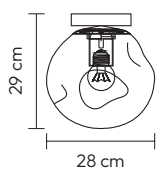

VULCANO

REF. 43370

220V/50Hz
1 x E27 (n/incl.) IP20
Acrílico/Metal - Acrylic/Metal
Dourado - Dorado - Gold