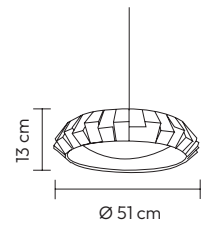

WOOD

REF. MD-1006

220V/50Hz
LED 30W 3000K IP20
Madeira - Madera - Wood
Natural