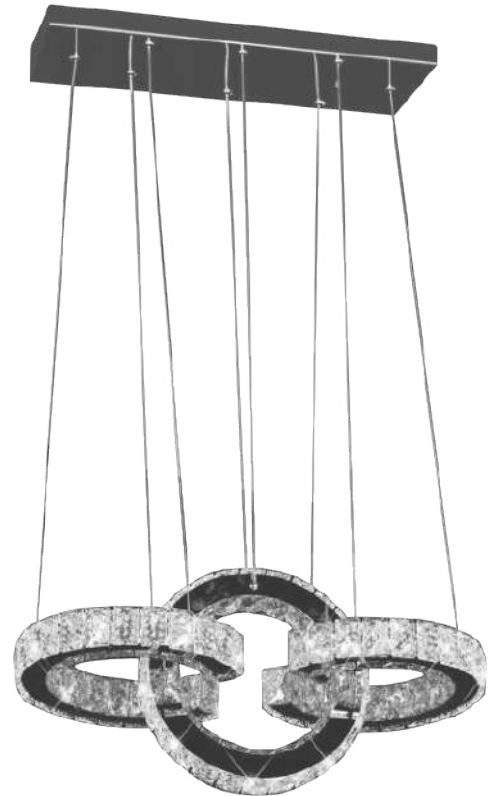

CRYSTAL ■ Apollo
REF. 87735

220V/50Hz
LED 40W 3CCT IP20
3000K | 4000K | 6000K
Aluminio/Cristal - Aluminio/Cristal
- Aluminium/Crystal
Prateado - Plateado - Silver

Comando incluido
Mando incluido, Remote control included