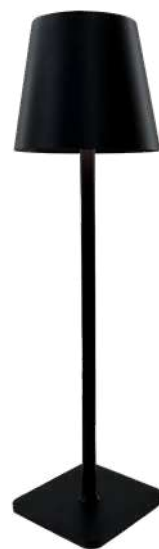

LED

**STAR**  
REF. 909-LD160476

220V/50Hz  
LED 9W 4000K IP20  
Alumínio/Vidro - Aluminio/Vidrio  
- Aluminium/Glass  
Prateado - Plateado - Silver

LED

**USB-C TOUCH**  
REF. 23303

DC5V/Bat.4000mAh  
LED 3.5W 3CCT IP20  
3000K | 4000K | 6000K  
Alumínio - Aluminio - Aluminium  
Branco - Blanco - White