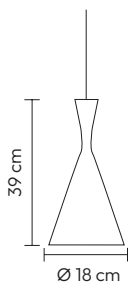

COUPLE

REF. 49327

220V/50Hz
1 x E27 (n/incl.) IP20
Aluminio - Aluminio - Aluminium
Branco e Dourado
- Blanco y Dorado
- White and Gold