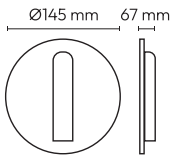

**BED**

REF. 47750

220V/50Hz  
LED 3W 3000K IP20  
Alumínio - Aluminium - Aluminium  
Branco - Blanco - White

Botão ON/OFF  
Botón ON/OFF  
ON/OFF button

**BED**

REF. 47774

220V/50Hz  
LED 3W 3000K IP20  
Alumínio - Aluminium - Aluminium  
Champagne - Champán - Champagne