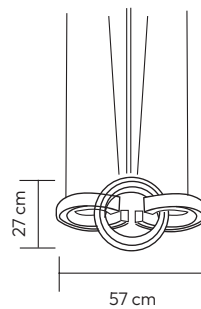

CRYSTAL ■ Apollo
REF. 87735

220V/50Hz
LED 40W 3CCT IP20
3000K | 4000K | 6000K
Aluminio/Cristal - Aluminio/Cristal
- Aluminium/Crystal
Prateado - Plateado - Silver

Comando incluido
Mando incluido, Remote control included