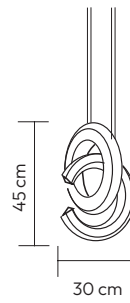

CRYSTAL ■ Argolite
REF. 87672

220V/50Hz
LED 24W 3CCT IP20
3000K | 4000K | 6000K
Aluminio/Cristal - Aluminio/Cristal
- Aluminium/Crystal
Prateado - Plateado - Silver

Comando incluido
Mando incluido, Remote control included