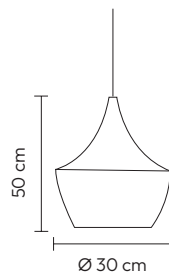

### FLOW

REF. 43264

220V/50Hz  
LED 36W 3CCT IP20  
Policarbonato- Polycarbonato  
Cobreado - Copper

**Comando incluido**  
Mando incluido, Remote control included

**COUPLE**

REF. 42595

220V/50Hz  
 1 x E27 (n/incl.) IP20  
 Aluminio - Aluminio - Aluminium  
 Branco e Dourado  
 - Blanco y Dorado  
 - White and Gold