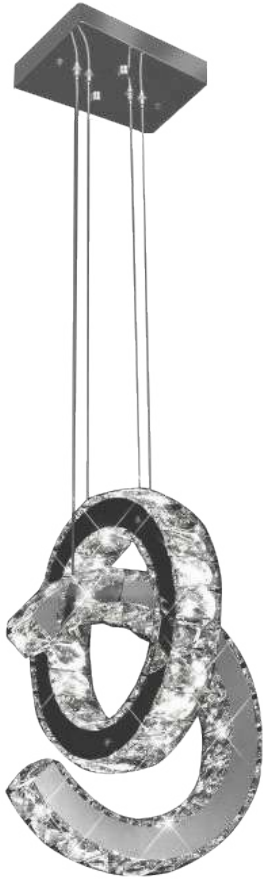

CRYSTAL ■ Argolite
REF. 87672

220V/50Hz
LED 24W 3CCT IP20
3000K | 4000K | 6000K
Aluminio/Cristal - Aluminio/Cristal
- Aluminium/Crystal
Prateado - Plateado - Silver

Comando incluido
Mando incluido, Remote control included