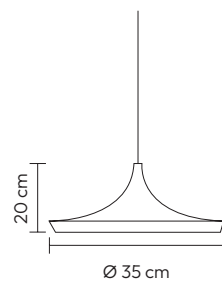

COUPLE

REF. 49334

220V/50Hz
1 x E27 (n/incl.) IP20
Aluminio - Aluminio - Aluminium
Branco e Dourado
- Blanco y Dorado
- White and Gold