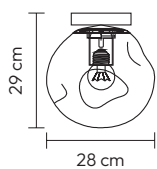

VULCANO

REF. 43387

220V/50Hz
1 x E27 (n/incl.) IP20
Acrílico/Metal - Acrylic/Metal
Cobreado - Copper