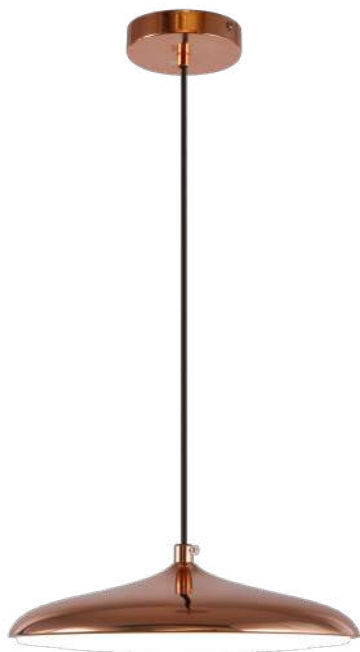

FLOW

REF. 43271

220V/50Hz
LED 12W 3CCT IP20
Policarbonato- Polycarbonato
Cobreado - Copper

Comando incluido
Mando incluido, Remote control included

FLOW

REF. 43264

220V/50Hz
LED 36W 3CCT IP20
Policarbonato- Polycarbonato
Cobreado - Copper

Comando incluido
Mando incluido, Remote control included